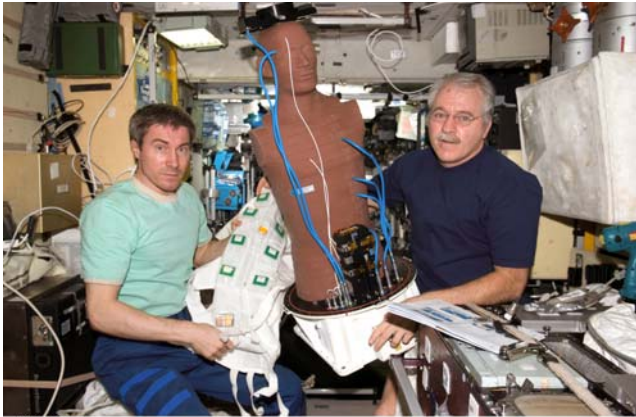

5TH HAMLET PUBLIC OUTREACH EVENT RHEINBACH, 15 September 2011

SPACE HARDWARE EXHIBITION

HUMAN MODEL MATROSHKA FOR RADIATION EXPOSURE DETERMINATION OF ASTRONAUTS (HAMLET)

The HAMLET project is funded by the European Commission's Seventh Framework Programme under contract no. 218817.